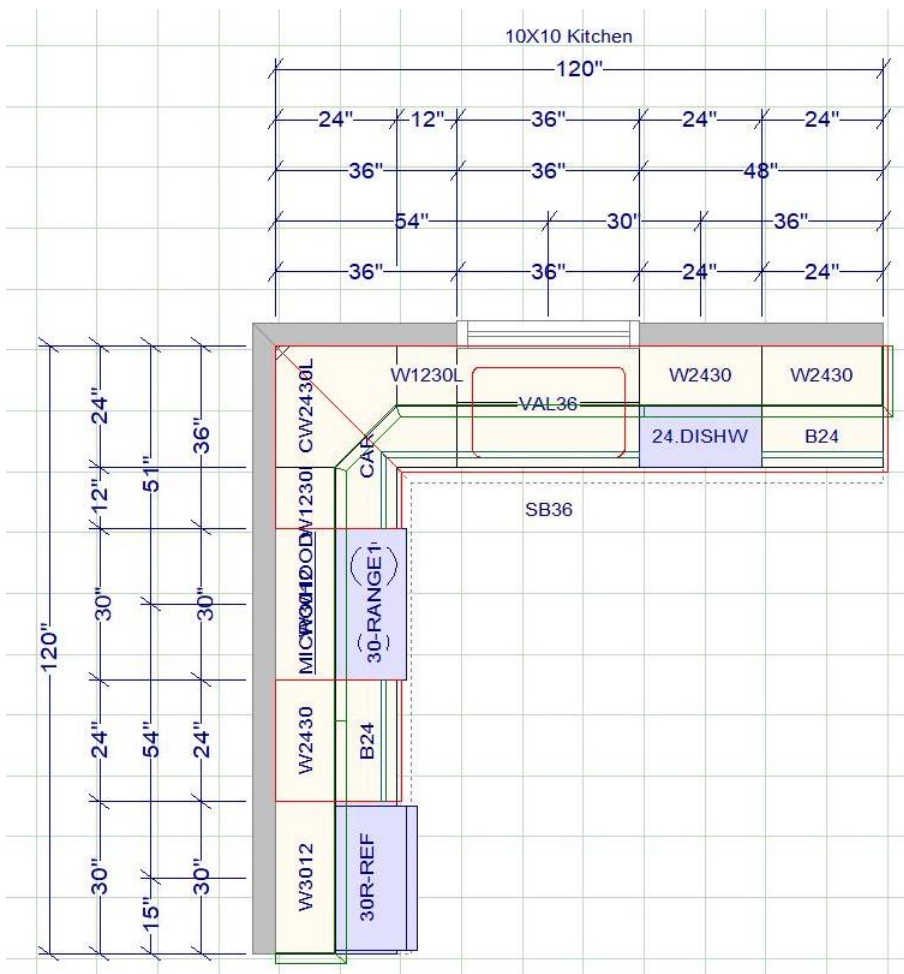

Luxor White Kitchen

Final Cost for this layout

Starting at

\$5130 + Tax