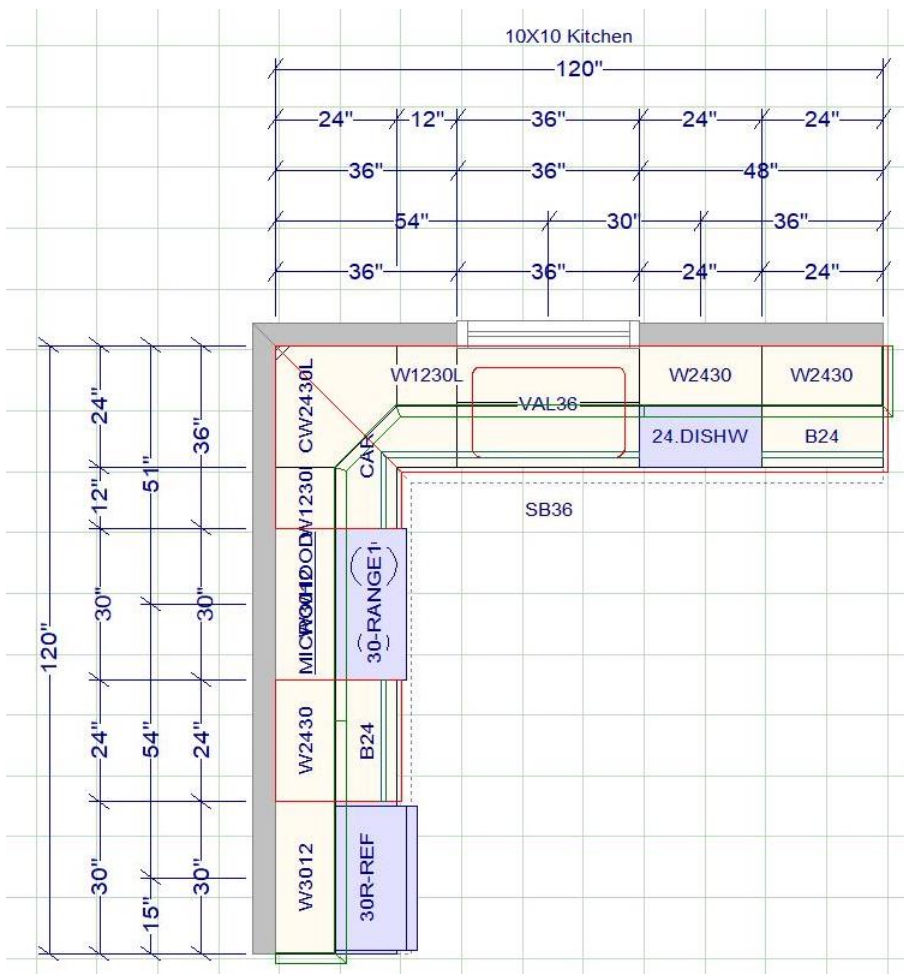

KC-Cherry Kitchen

Final Cost for this layout

Starting at

\$5833 + Tax